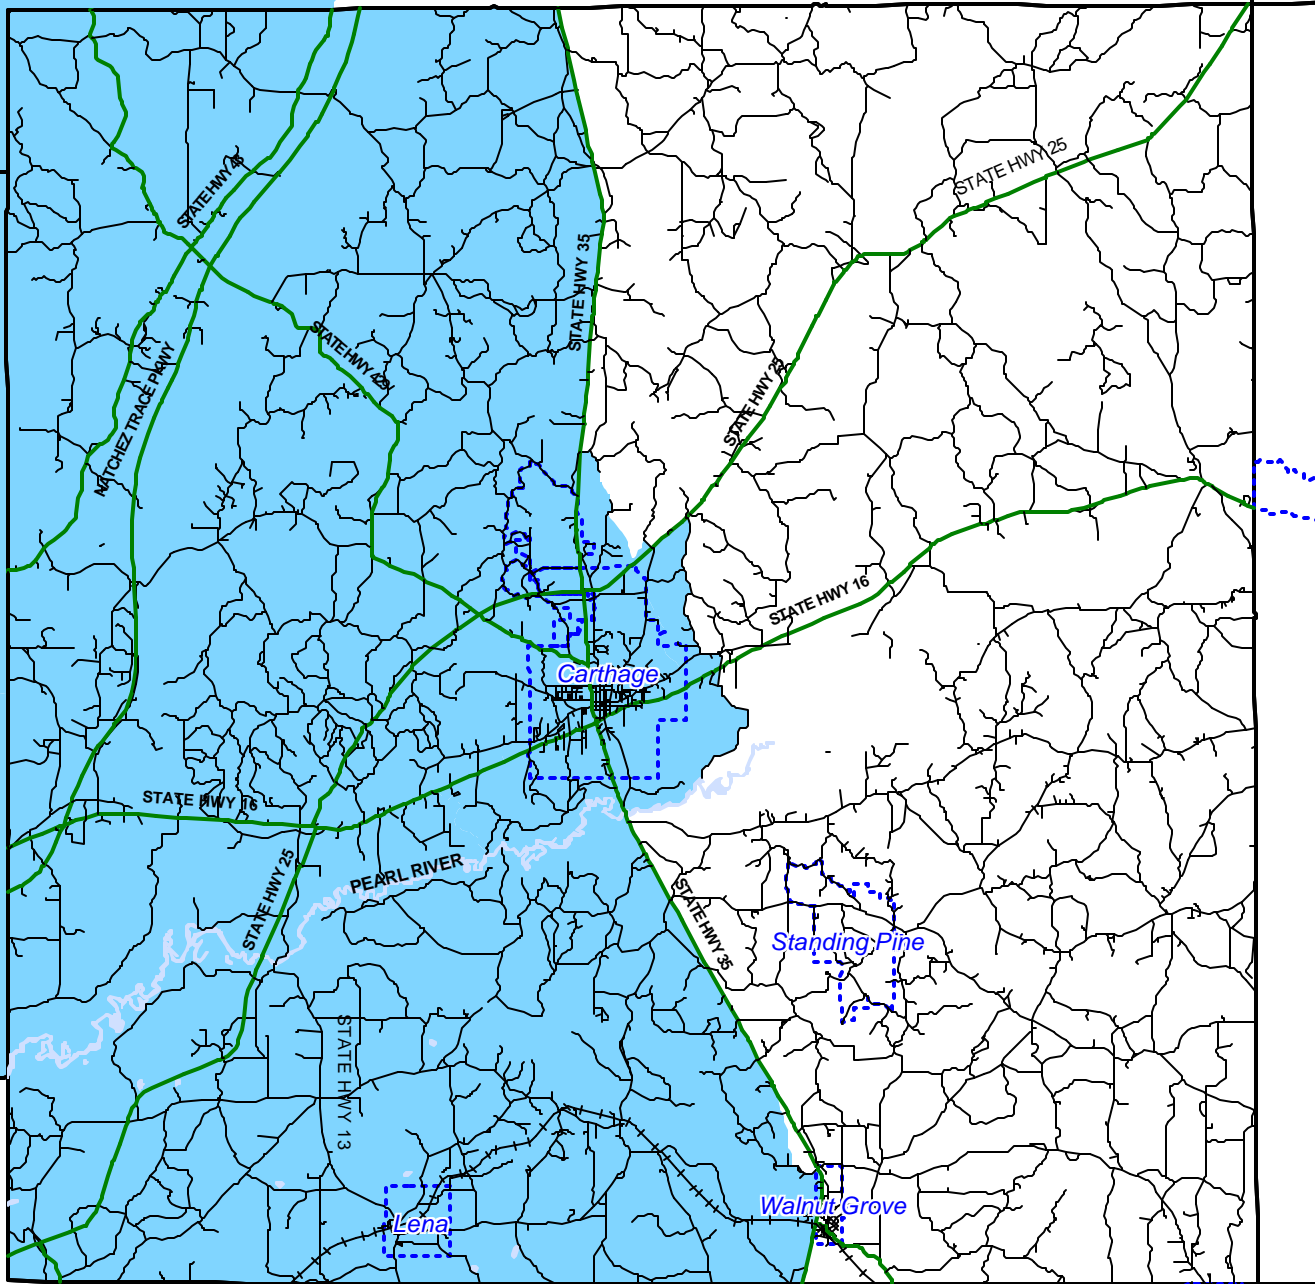

Goodman

Leake Co., MS

NORTH

Prepared by:

CMPDD

Central Mississippi

Planning and Development District

LEGEND

-  Designated RC Area
-  County Boundaries
-  City/Town/Village Boundaries

Sebastopol