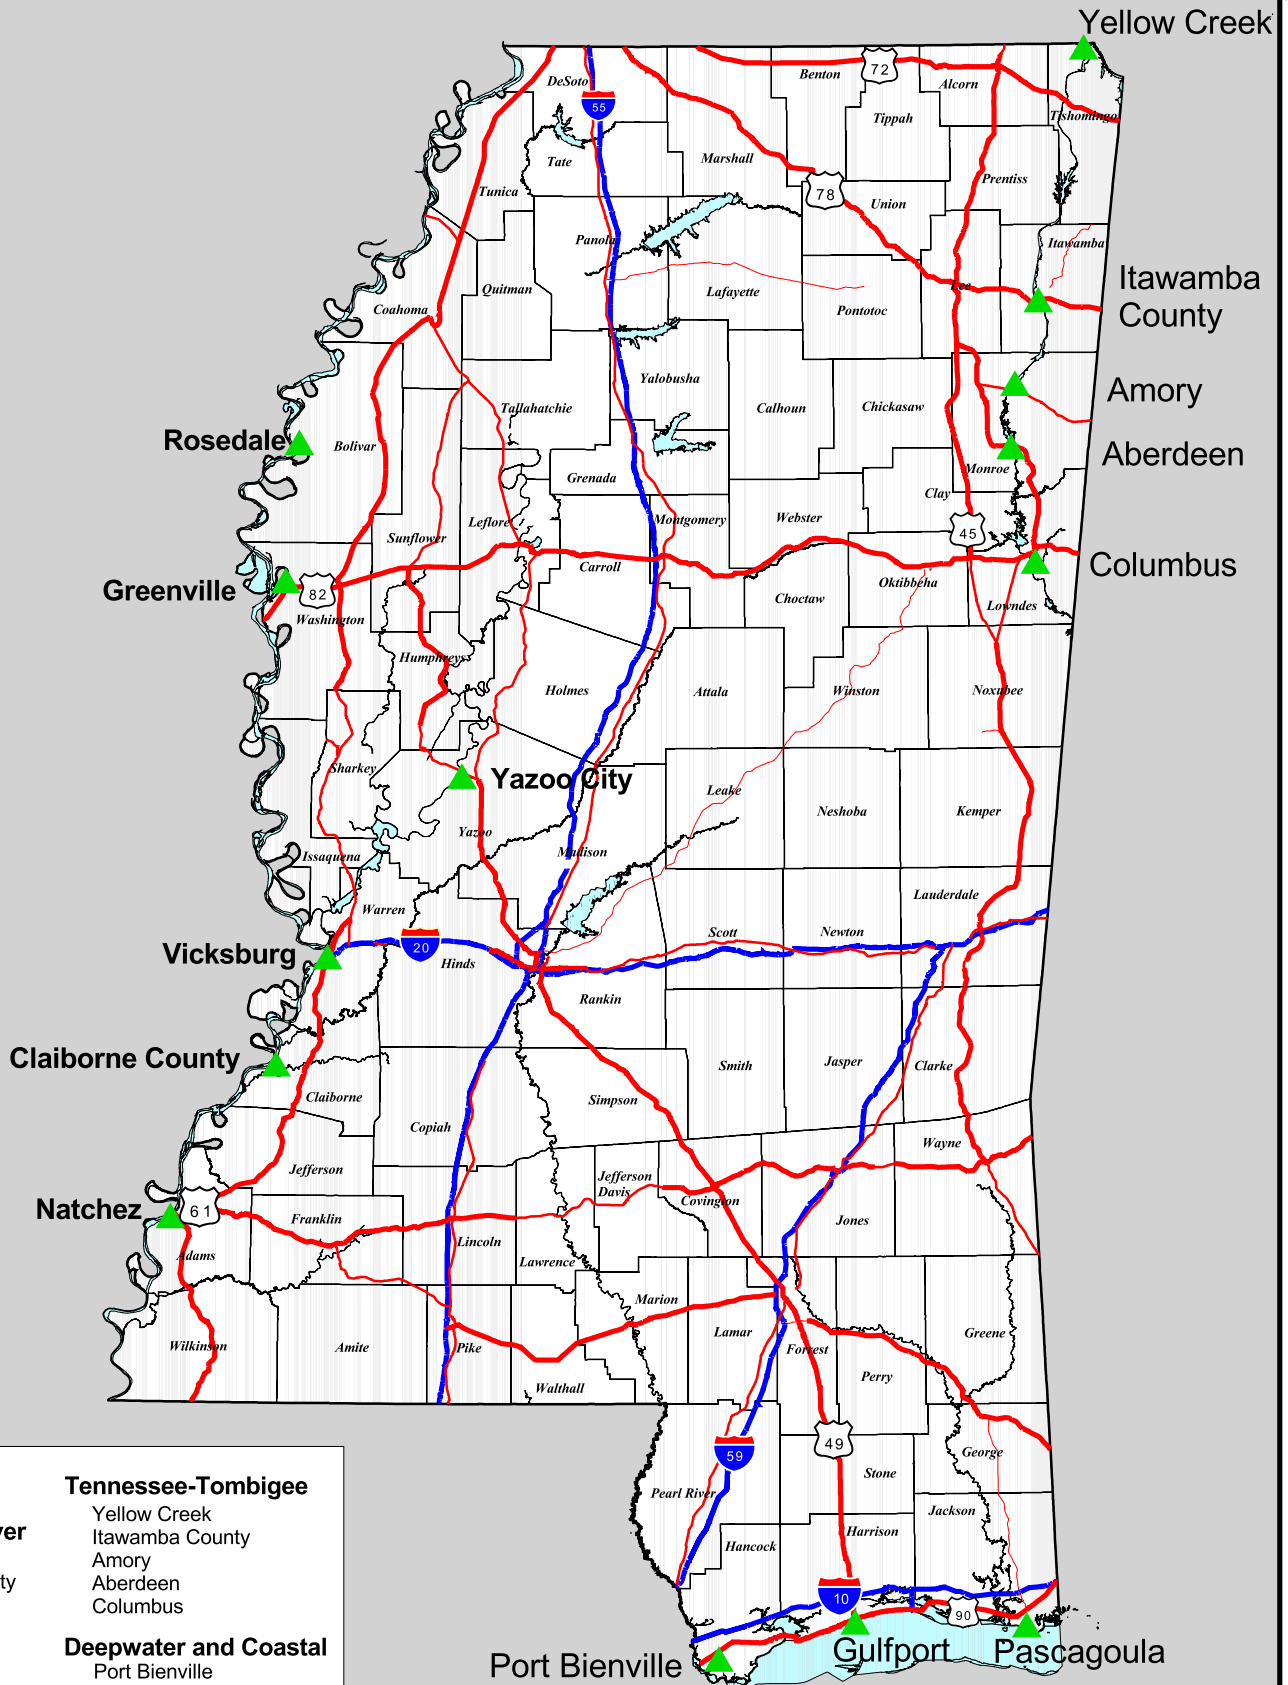

River and Deepwater Ports in Mississippi

▲ Ports

Mississippi River

- Natchez
- Claiborne County
- Vicksburg
- Greenville
- Rosedale

Yazoo River

- Yazoo City

Tennessee-Tombigee

- Yellow Creek
- Itawamba County
- Amory
- Aberdeen
- Columbus

Deepwater and Coastal

- Port Bienville
- Gulfport
- Pascagoula