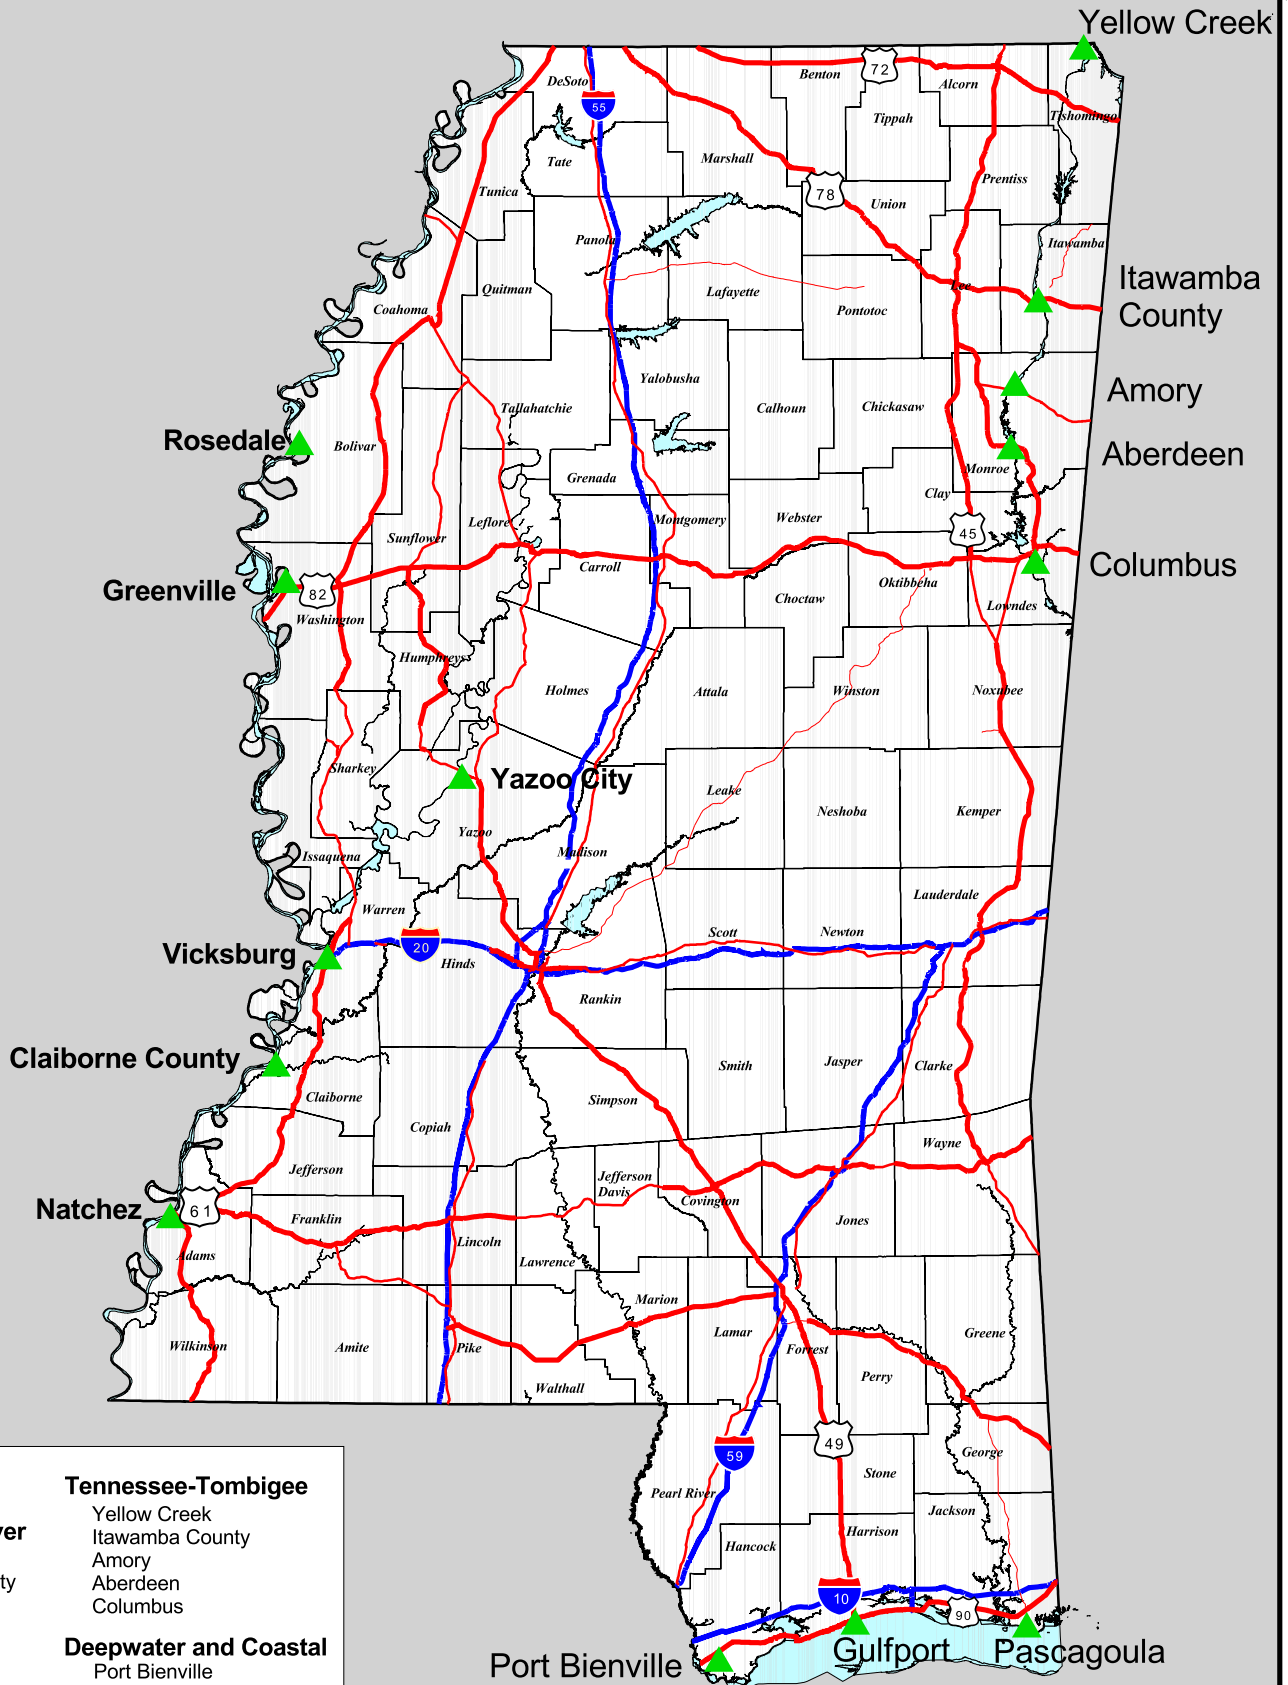

# River and Deepwater Ports in Mississippi

|   |              |
|---|--------------|
|  | <b>Ports</b> |
| <b>Mississippi River</b>  |              |
| Natchez   |              |
| Claiborne County  |              |
| Vicksburg   |              |
| Greenville  |              |
| Rosedale  |              |
| <b>Yazoo River</b>  |              |
| Yazoo City  |              |
| <b>Tennessee-Tombigee</b>   |              |
| Yellow Creek  |              |
| Itawamba County   |              |
| Amory   |              |
| Aberdeen  |              |
| Columbus  |              |
| <b>Deepwater and Coastal</b>  |              |
| Port Bienville  |              |
| Gulfport  |              |
| Pascagoula  |              |