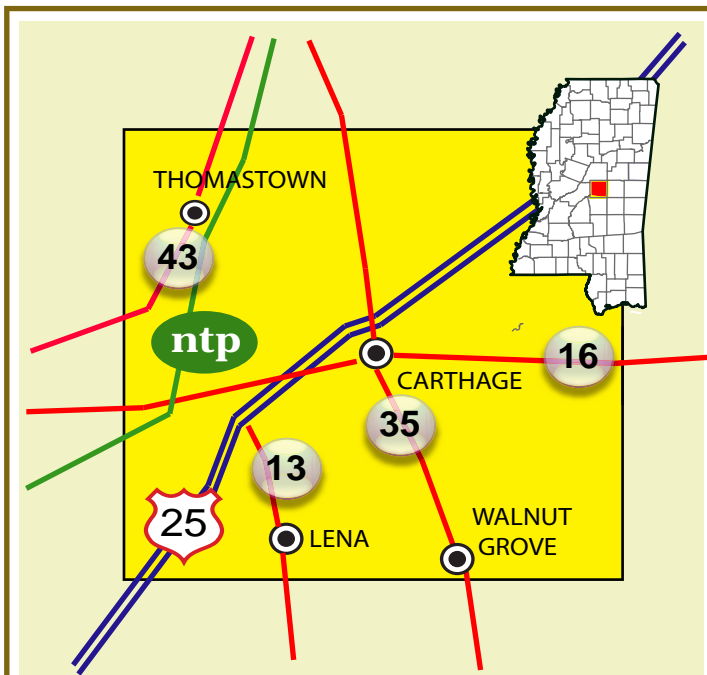

LEAKE COUNTY, MISSISSIPPI

Industrial Park - Carthage

The Leake County Industrial Park at Carthage is located on Highway 25 and Highway 35.

Three industries are currently located within the park. SANOH, a Nissan Supplier; Choctaw Manufacturing Enterprise, a wire harness manufacturer; and Central Snacks, a snack food maker. The Carthage-Leake County Airport is also adjacent to the park.

The Right People. The Right Location.

Leake County
Development Association

Post Office Box 209 - Carthage, Mississippi 39051
Phone: (601) 267-7161 Email: info@leakeida.com

LEAKE COUNTY, MISSISSIPPI

Industrial Park - Carthage

TOTAL ACREAGE AVAILABLE: 165
ACREAGE IN LARGEST TRACT AVAILABLE: 105
TOTAL ACREAGE: 175
STATUS: Available for Sale or Lease

Landowner:
 Leake County Economic
 Development District
 c/o Leake County Dev. Assn.
 PO Box 209
 Carthage, MS 39051-0209
 601.267.7161