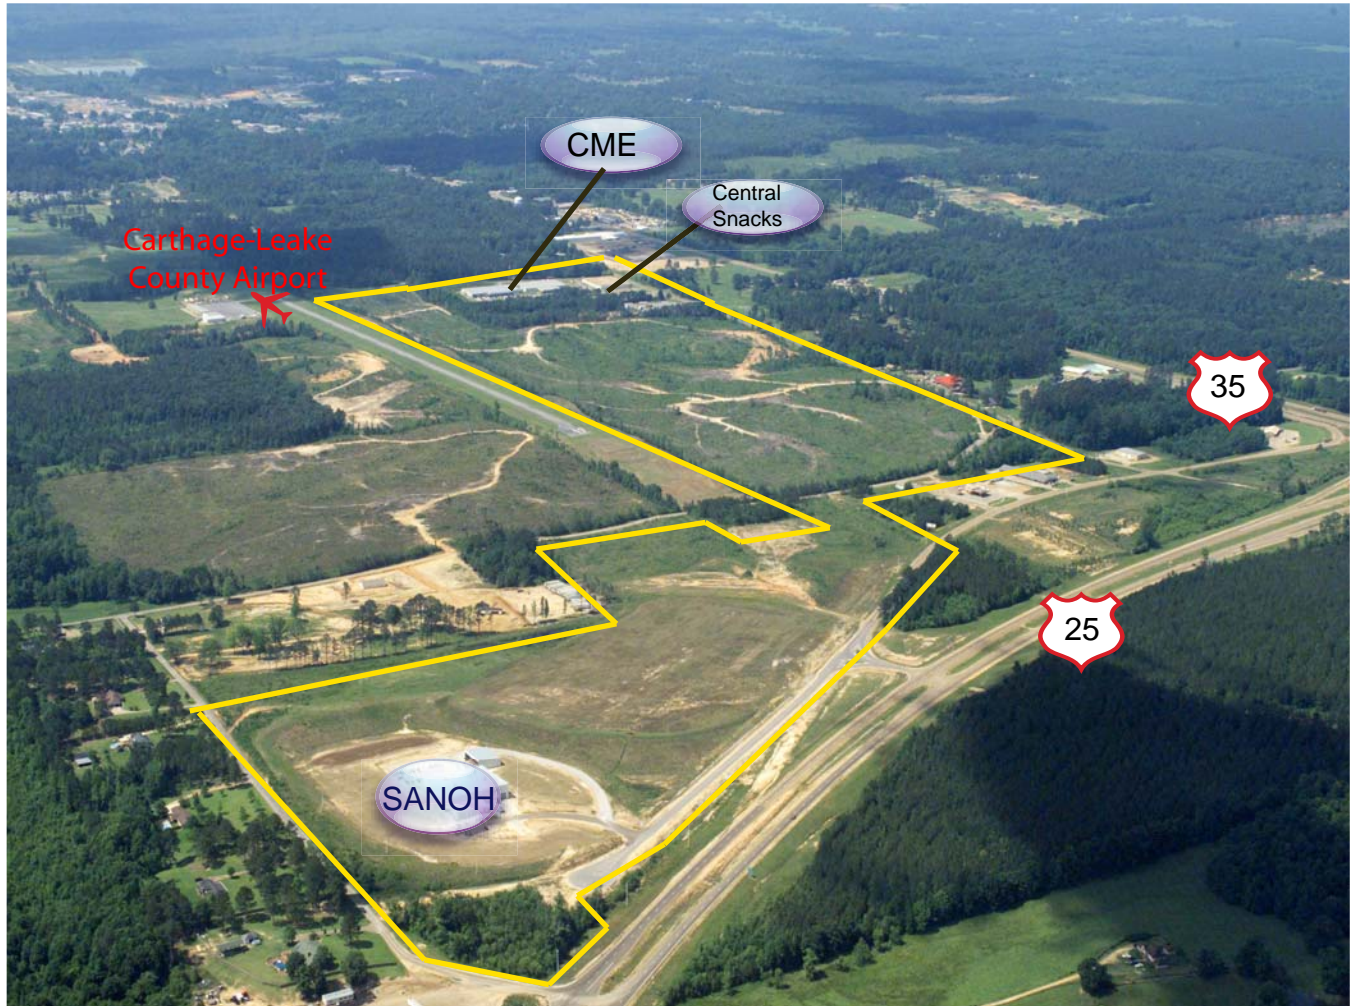

LEAKE COUNTY, MISSISSIPPI

Industrial Park - Carthage

The Leake County Industrial Park at Carthage is located on Highway 25 and Highway 35.

Three industries are currently located within the park. SANOH, a Nissan Supplier; Choctaw Manufacturing Enterprise, a wire harness manufacturer; and Central Snacks, a snack food maker. The Carthage-Leake County Airport is also adjacent to the park.

TOTAL ACREAGE AVAILABLE: 165
ACREAGE IN LARGEST TRACT AVAILABLE: 105
TOTAL ACREAGE: 175
STATUS: Available for Sale or Lease

Landowner:
 Leake County Economic
 Development District
 c/o Leake County Dev. Assn.
 PO Box 209
 Carthage, MS 39051-0209
 601.267.7161