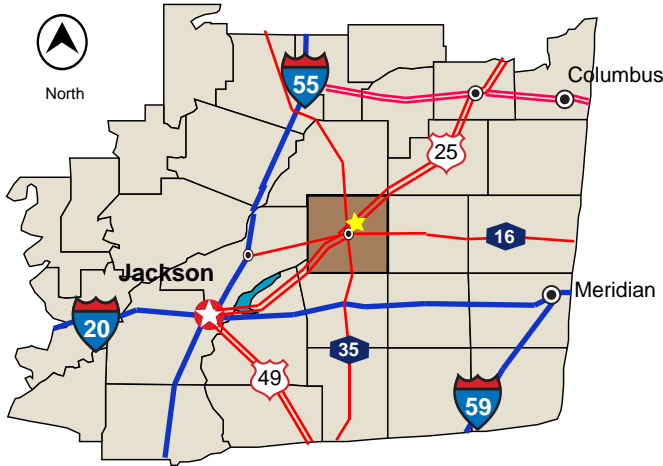

LEAKE COUNTY, MISSISSIPPI

Industrial Park - Carthage

TOTAL ACREAGE AVAILABLE: 165
ACREAGE IN LARGEST TRACT AVAILABLE: 105
TOTAL ACREAGE: 175
STATUS: Available for Sale or Lease

Landowner:
Leake County Economic
Development District
c/o Leake County Dev. Assn.
PO Box 209
Carthage, MS 39051-0209
601.267.7161

UTILITIES

Electricity Three-phase electric service is available onsite. The industrial park is served by Central Electric Power Association, a TVA distributor.

Natural Gas Natural Gas is available adjacent to the site. Atmos Energy is the service provider.

Diameter of Main: 2 in
Pressure: 30 psi (max 60)

Diameter of Main: 4 in
Pressure: 275 psi

Water The City of Carthage Water System has a total of 750,000 gallons storage on the system. The nearest elevated tank is 0.25 mi (0.41km) from the site.

Diameter of Main: 10 in
Pressure: 50 psi

Sewer The City of Carthage Sanitary Sewer System has service onsite. The system is a lagoon type.

Diameter of Main: 8 in

Solid Waste Waste Management and BFI provide solid waste disposal within the City of Carthage.

LOCATION

Physical Address	MS Hwy 25 North	
Within City Limits	Yes, City of Carthage	
Zoning Restrictions	Yes, also Park Covenants	
Gulf Opportunity Zone	Yes	
Federal Renewal Community	Yes	
Flood Zone	No	
Fire Insurance Rating	Class 7	
Commercial Truck Zone	Yes	
Distance to:	mi	km
Interstate 20 @ Forest	30	48
Interstate 55 @ Canton	33	53
Interstate 55 @ Vaiden	44	71
Interstate 59 @ Meridian	80	129
4-lane MS Hwy 25 @ Carthage	0	0
Carthage-Leake County Airport (3000')	0	0
Jackson International Airport	50	81
Meridan Regional Airport	80	129
Golden Triangle Regional Airport	75	144
Memphis International Airport	163	262
Port of Vicksburg (Miss.)	101	162
Port of Columbus (Tenn-Tom)	82	132
Port of Gulfport (Gulf)	190	306
Rail (KCS-Forest)	27	43

The Right People. The Right Location.

Leake County

Development Association

Post Office Box 209 - Carthage, Mississippi 39051
Phone: (601) 267-7161 Email: info@leakeida.com