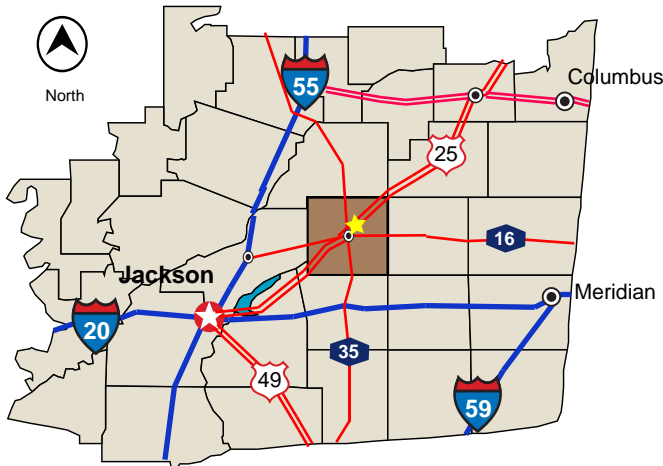

LEAKE COUNTY, MISSISSIPPI

Arbor Acres - Carthage

TOTAL ACREAGE AVAILABLE:
STATUS:

298
Available for Sale

Landowner:

Chris Wade
4989 County Line Rd
Carthage, MS 39051
601.267.3186
cwade@netdoor.com

LOCATION

Physical Address 1980 E Franklin

Within City Limits	No
Zoning Restrictions	No
Gulf Opportunity Zone	Yes
Federal Renewal Community	No
Flood Zone	No
Fire Insurance Rating	Class 7
Commercial Truck Zone	Yes

Distance to:

	mi	km
Interstate 20 @ Forest	30	48
Interstate 55 @ Canton	33	53
Interstate 55 @ Vaiden	44	71
Interstate 59 @ Meridian	80	129
4-lane MS Hwy 25 @ Carthage	2	3.22
Carthage-Leake County Airport (3000')	1	1.61
Jackson International Airport	50	81
Meridian Regional Airport	80	129
Golden Triangle Regional Airport	75	144
Memphis International Airport	163	262
Port of Vicksburg (Miss.)	101	162
Port of Columbus (Tenn-Tom)	82	132
Port of Gulfport (Gulf)	190	306
Rail (KCS-Forest)	27	43

UTILITIES

Electricity	Three-phase electric service is available onsite. The site is served by Central Electric Power Association, a TVA distributor.
Natural Gas	Natural Gas is available adjacent to the site. Atmos Energy is the service provider. Diameter of Main: 2 in Pressure: 30 psi (max 60) Diameter of Main: 4 in Pressure: 275 psi
Water	Goshen Water Association provides water to the area. Diameter of Main: 6 in Pressure: 45 psi
Sewer	Septic Sewer is used in this area.
Solid Waste	Waste Management and BFI provide solid waste disposal to commercial and industrial customers in Leake County. Leake County provides for small commercial and residential solid waste disposal.

The Right People. The Right Location.

Leake County
Development Association

Post Office Box 209 - Carthage, Mississippi 39051
Phone: (601) 267-7161 Email: info@leakeida.com