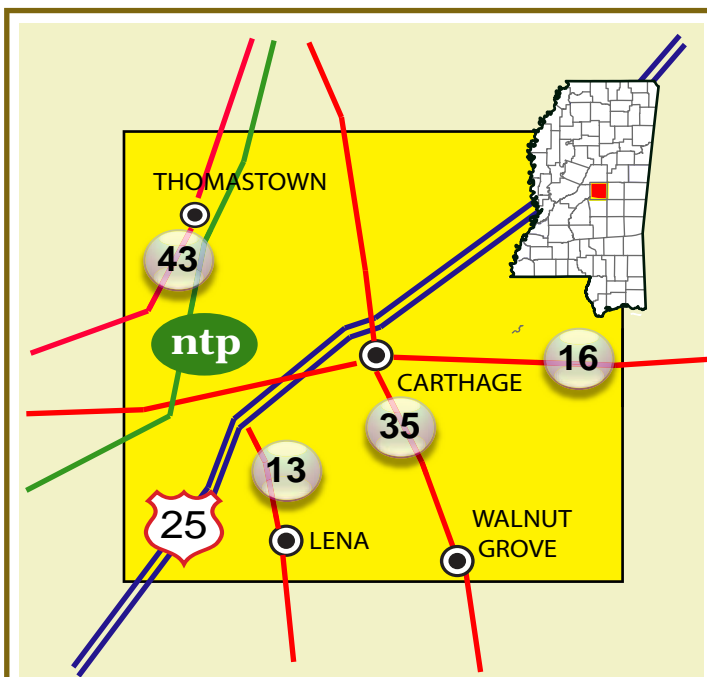

# LEAKE COUNTY, MISSISSIPPI

## Arbor Acres - Carthage

Arbor Acres Site is located just north of Highway 16 East and just South of Highway 25 near Carthage,.

*The Right People. The Right Location.*

**Leake County**  
Development Association

**Distance to:**

	mi	km
<b>Interstate 20 @ Forest</b>	30	48
<b>Interstate 55 @ Canton</b>	33	53
<b>Interstate 55 @ Vaiden</b>	44	71
<b>Interstate 59 @ Meridian</b>	80	129
<b>4-lane MS Hwy 25 @ Carthage</b>	2	3.22
<b>Carthage-Leake County Airport (3000')</b>	1	1.61
<b>Jackson International Airport</b>	50	81
<b>Meridian Regional Airport</b>	80	129
<b>Golden Triangle Regional Airport</b>	75	144
<b>Memphis International Airport</b>	163	262
<b>Port of Vicksburg (Miss.)</b>	101	162
<b>Port of Columbus (Tenn-Tom)</b>	82	132
<b>Port of Gulfport (Gulf)</b>	190	306
<b>Rail (KCS-Forest)</b>	27	43