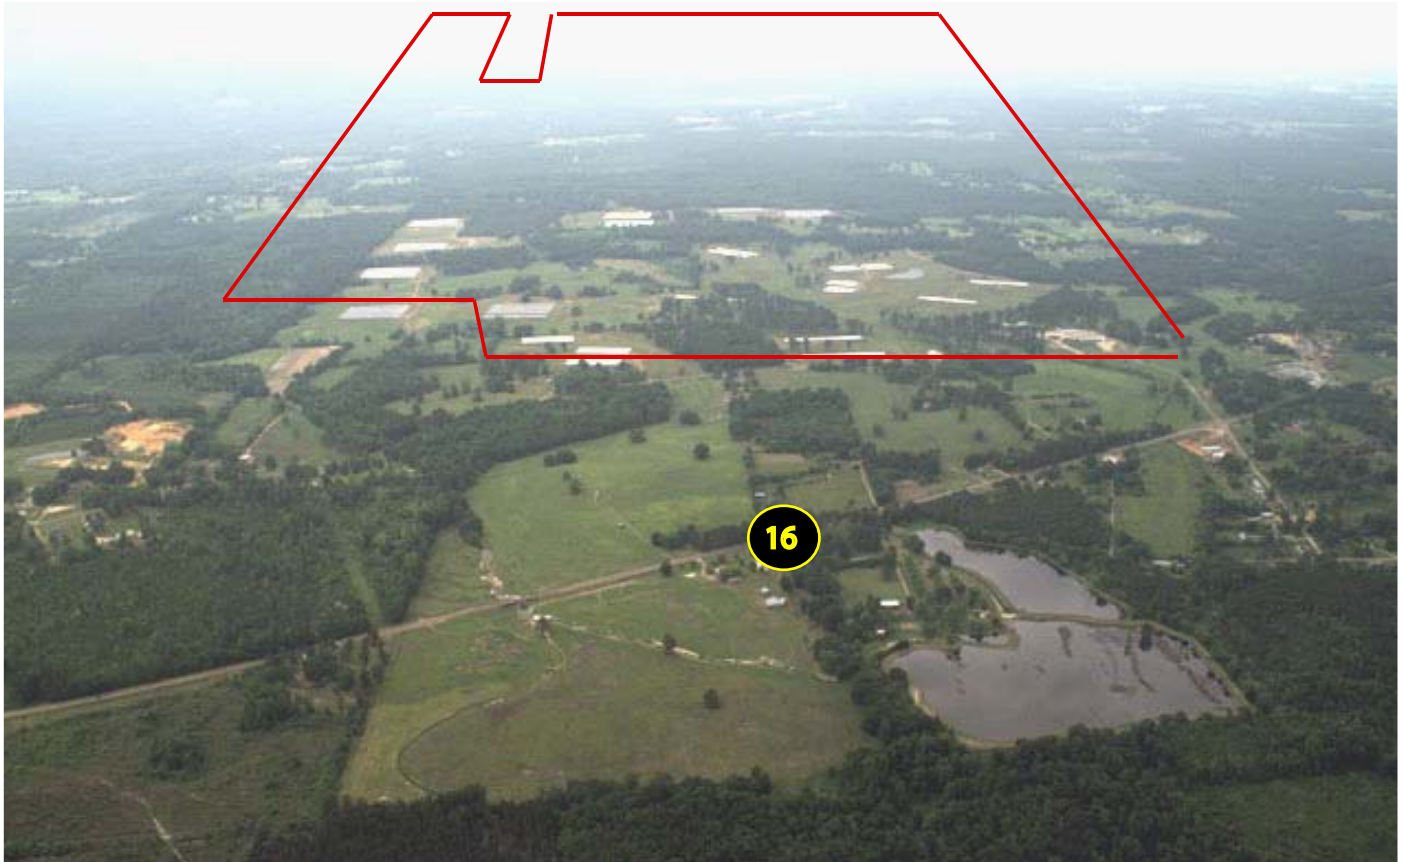

# LEAKE COUNTY, MISSISSIPPI

## Arbor Acres - Carthage

Arbor Acres Site is located just north of Highway 16 East and just South of Highway 25 near Carthage,.

*The Right People. The Right Location.*

**Leake County**  
Development Association

### UTILITIES

<b>Electricity</b>	Three-phase electric service is available onsite. The site is served by Central Electric Power Association, a TVA distributor.
<b>Natural Gas</b>	Natural Gas is available adjacent to the site. Atmos Energy is the service provider.  Diameter of Main: 2 in Pressure: 30 psi (max 60)  Diameter of Main: 4 in Pressure: 275 psi
<b>Water</b>	Goshen Water Association provides water to the area.  Diameter of Main: 6 in Pressure: 45 psi
<b>Sewer</b>	Septic Sewer is used in this area.
<b>Solid Waste</b>	Waste Management and BFI provide solid waste disposal to commercial and industrial customers in Leake County. Leake County provides for small commercial and residential solid waste disposal.